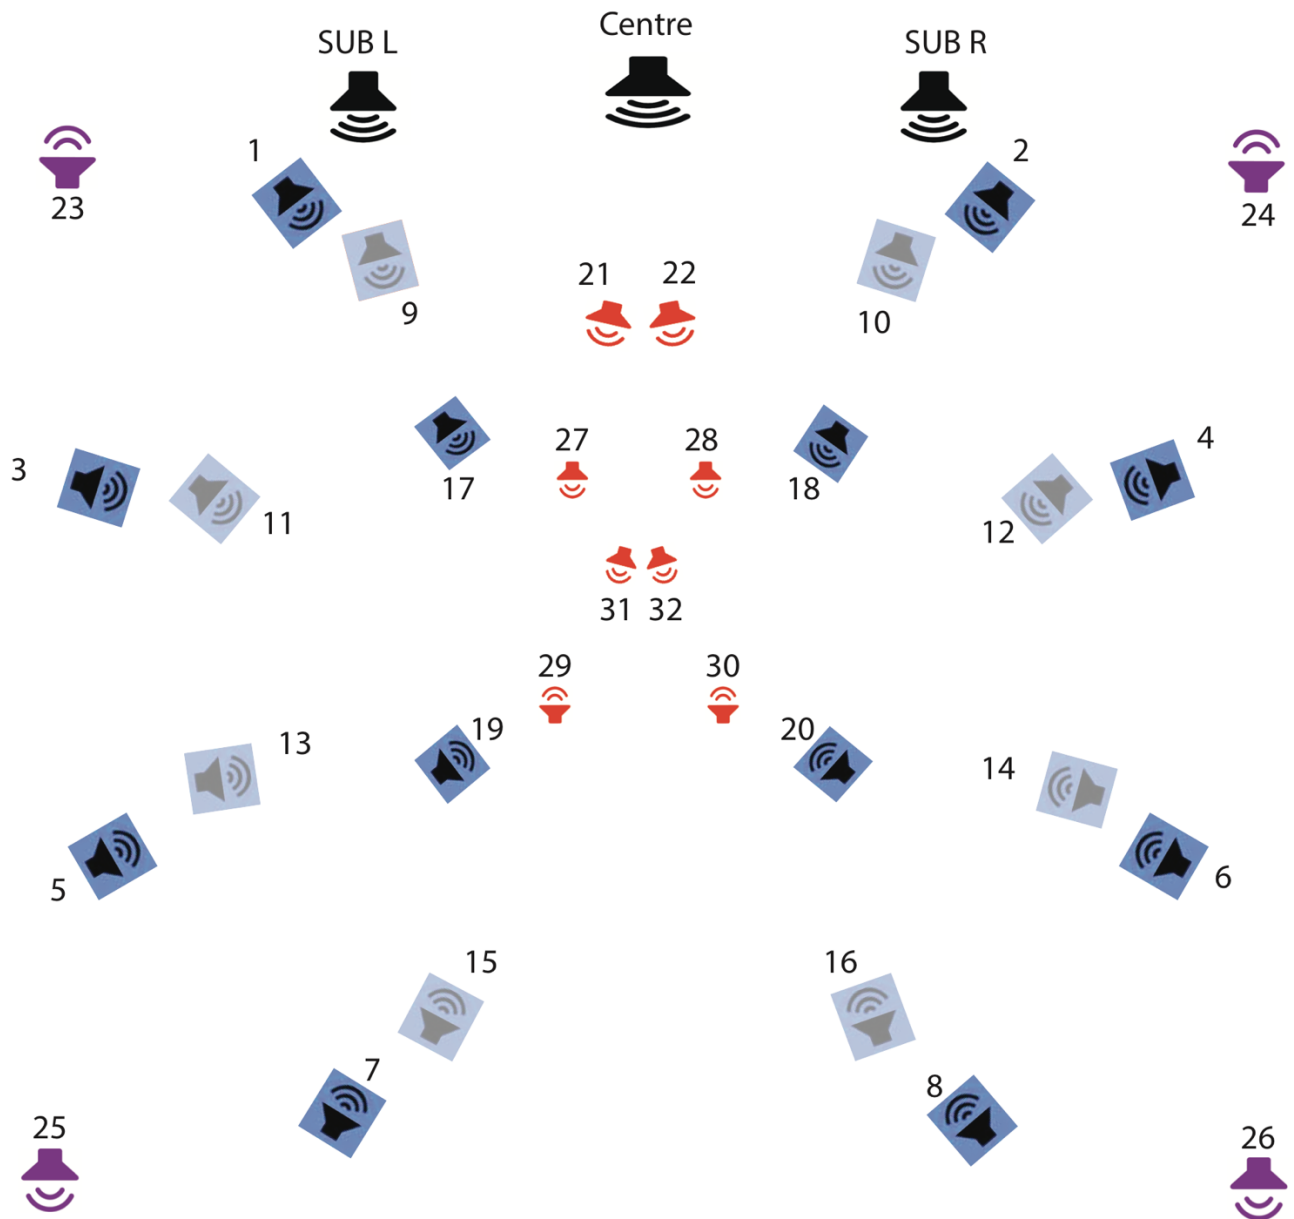

De Montfort University
PACE Studio 1

Loudspeakers

- 1 - 2: Genelec 1038 (floor) on wheels
- 3 - 8: Genelec 1037 (floor) on wheels
- 9 - 16: Genelec 8050 (mounted @ 2.65m)
- 17 - 20: Genelec 8040 (mounted @ 4m)
- 21 - 22: Genelec 8040 (stereo pair, single fader mounted @ 4m)
- 23 - 26: Genelec 8040 (corner mounted, reverse facing mounted @ 4m)
- 27 - 28: Genelec 8020 (o/head, stereo pair, single fader mounted @ 4m)
- 29 - 30: Genelec 8020 (o/head, stereo pair, single fader mounted @ 4m)
- 31 - 32: Genelec 8030 (o/head, stereo pair, single fader mounted @ 4m)
- Centre: Genelec 1038BC SUB L - R: Meyer 500HP subwoofers