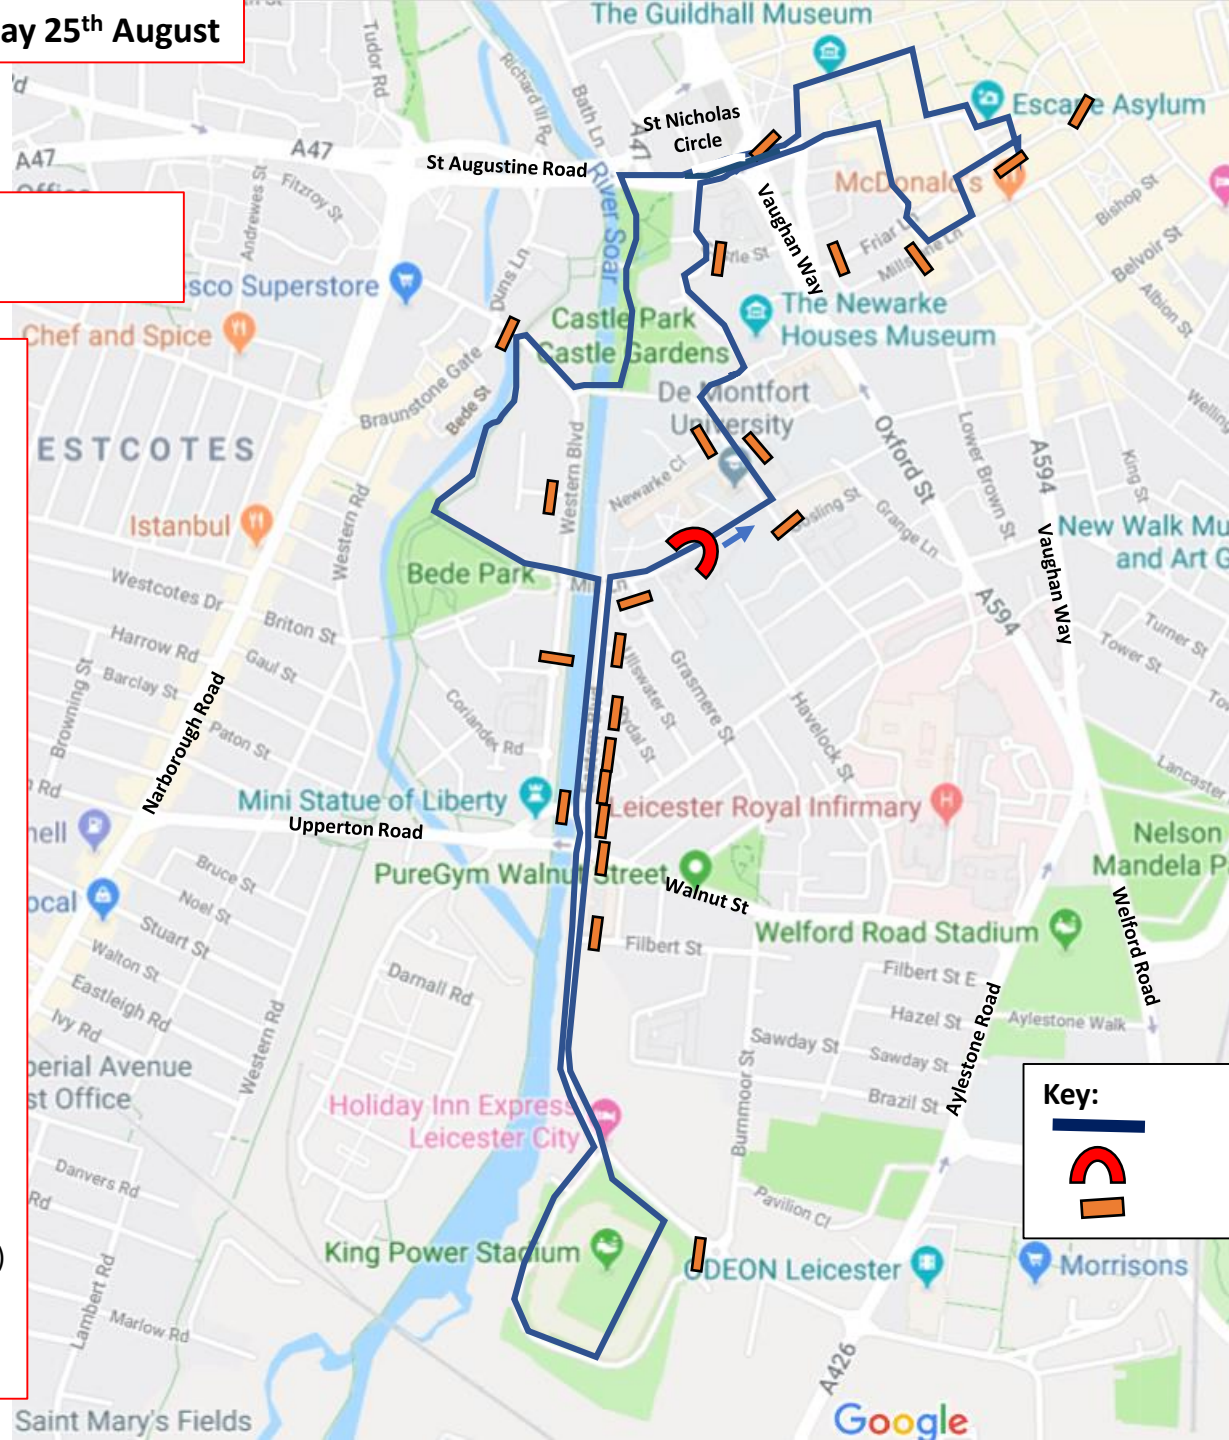

# HSBC UK Let's Ride Leicester 2019 – Sunday 25<sup>th</sup> August

**Road Closures:** From 6am until up to 7pm

**Event Times:** 11am – 4pm

## Roads to be Used/Closed:

Castle View  
Castle Yard  
Castle Street  
Peacock Lane  
New Street  
Wycliffe Street  
Friar Lane  
Millstone Lane (From Friar Lane to Berridge Street)  
Berridge Street  
Market Place South  
Market Place (From Market Pl Approach to Hotel St)  
Cank Street (From Market Place to St Martins)  
St Martins  
Grey Friars (From St Martins to Berridge Street)  
Hotel Street  
Loseby Lane  
Guildhall Lane (From Loseby Lane to Applegate)  
Applegate  
The Newarke  
Newarke Close  
Richmond St  
The Gateway  
Mill Lane  
Eastern Boulevard  
Western Blvd (From Braunstone Gate to Tarragon Rd)  
Upperton Road (From Eastern Blvd to Raw Dykes Rd)  
Raw Dykes Road  
Filbert Way

**Key:**

-  = Let's Ride Route
-  = Let's Ride Start at DMU
-  = Key Road Closures (From 6am until up to 7pm)