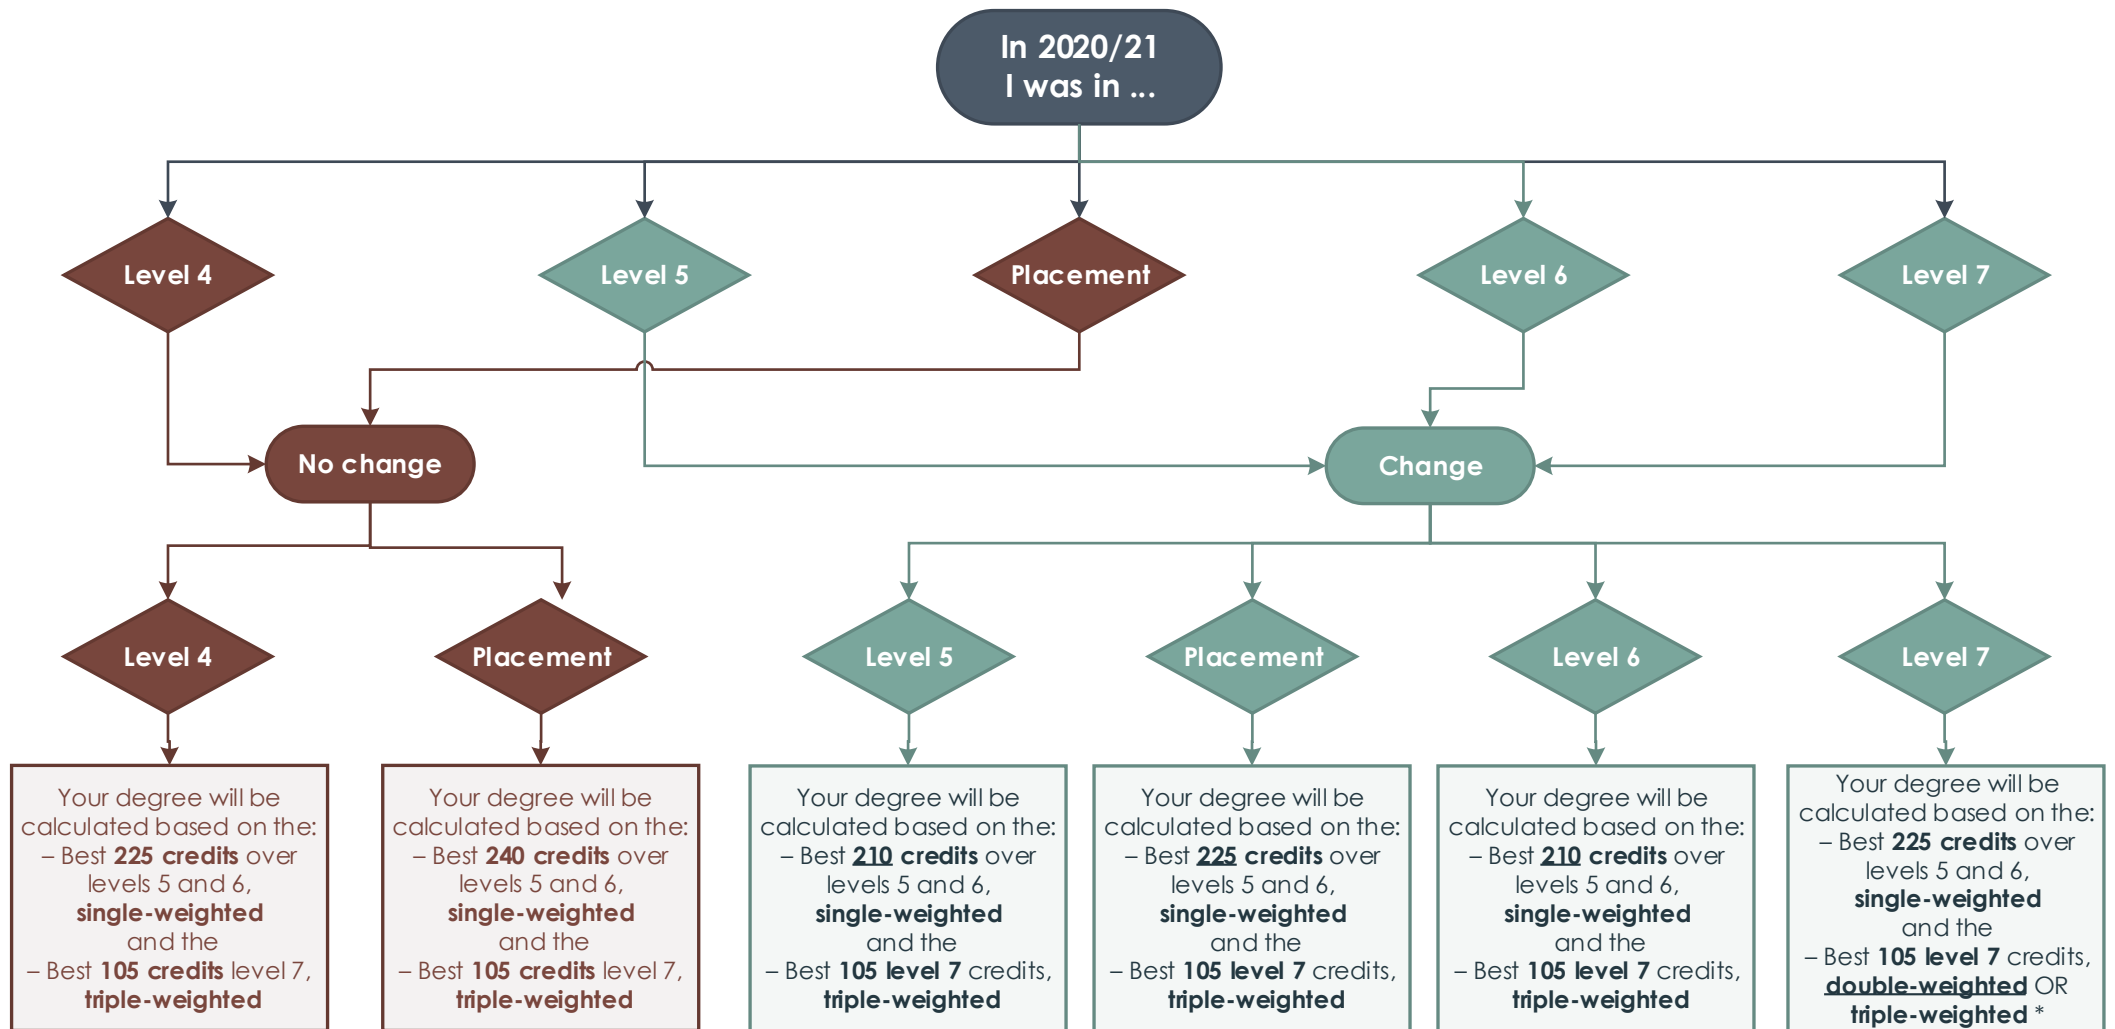

Undergraduate integrated master's degree classification calculations under the SafetyNet 2020/21 policy

Students on an integrated undergraduate masters degree in 2020/21 may be eligible for their award classification to be calculated differently at the point of graduation, under the SafetyNet policy.

Follow the flowchart below to see how your degree will be calculated for further information, go to www.dmu.ac.uk/academic-regulations

KEY

No change: Generic academic regulations apply

KEY

Change: SafetyNet regulations apply

* students will receive the best outcome of the two weightings